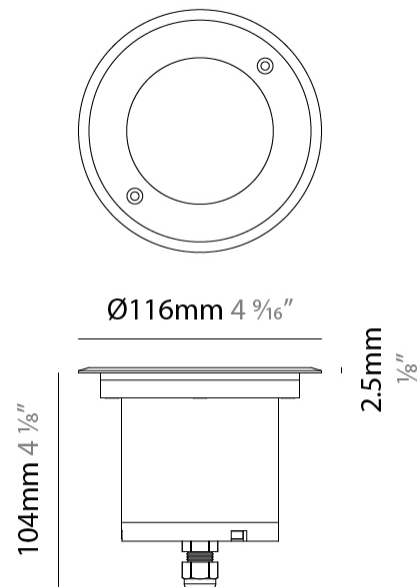

GENERAL

Series: Caliber
Subseries: Caliber 120 D
Brand: Unonovesette
Division: Exterior
Mounting Type: Recessed
Mounting Location: In-Ground
Subcategory: Drive Over

PHYSICAL

Shape: Square
Diameter (mm): 116
Diameter (in): 4 5/16
Height (mm): 104
Height (in): 4 1/8
Light Distribution: Direct
Weight (kg): 0.900
Weight (lbs): 1.98
Installation Requirement: Housing box
Diffuser: Extra clear glass 6mm
Fixture Finish: ASB / SST
Fixture Material: Stainless Steel AISI 316L
Cable Details: 350mm NS20N PCP 2x0.5 mm2

ELECTRICAL

Lamp Type: LED
Input Wattage (W): 8.1
Total Output Wattage (W): 5
Dimming: Non-Dimming / Phase Dimming (120Vac only) / 0-10V Dimming
Driver Included: No
Driver Location: Remote
Driver Type: Constant Voltage - Universal
Driver Class: Class 2
Input Voltage (V): 120 - 277
Output Voltage (V): 24

LED

Number of LEDs: 1
Color Temperature (°K): 2700 / 3000 / 4000
Max. Delivered Lumen (lm): 515
CRI: >90 CRI
Lamp Life (hrs): 100000

OPTICAL

Optic°: 10 / 35 / 50
Beam Angle: Narrow / Medium / Wide
Adjustability: Rotational 360°; Tilt 15°

RATINGS AND CERTIFICATIONS

Certified By: Certified for North American Standards
IP rating: IP68 (not for permanent immersion)
IK Rating: IK08
Marine Grade: Stainless Steel AISI 316L