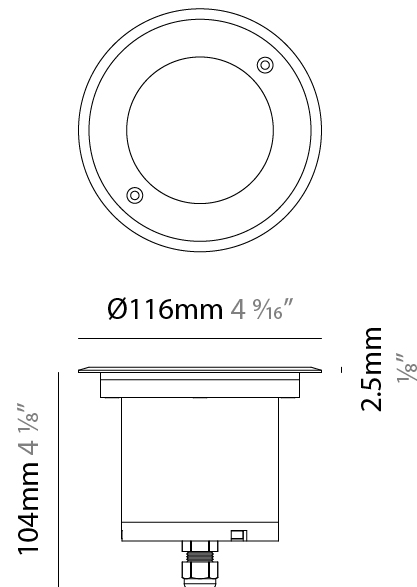

GENERAL

Series: Caliber
Subseries: Caliber 120 D
Brand: Unonovesette
Division: Exterior
Mounting Type: Recessed
Mounting Location: In-Ground
Subcategory: Drive Over

PHYSICAL

Shape: Square
Diameter (mm): 116
Diameter (in): 4 5/16
Height (mm): 104
Height (in): 4 1/8
Light Distribution: Direct
Weight (kg): 0.900
Weight (lbs): 1.98
Installation Requirement: Housing box
Diffuser: Extra clear glass 6mm
Fixture Finish: [ASB / SST](#)
Fixture Material: Stainless Steel AISI 316L
Cable Details: 350mm NS20N PCP 2x0.5 mm2

ELECTRICAL

Lamp Type: LED
Input Wattage (W): 9.04
Total Output Wattage (W): 8.5
Dimming: Non-Dimming / Phase Dimming (120Vac only) / 0-10V Dimming
Driver Included: No
Driver Location: Remote
Driver Type: Constant Voltage - Universal
Driver Class: Class 2
Input Voltage (V): 120 - 277
Output Voltage (V): 24

LED

Number of LEDs: 1
Color Temperature (°K): [2700 / 3000 / 4000](#)
Max. Delivered Lumen (lm): 730 (3000K)
CRI: >90 CRI
Lamp Life (hrs): 100000

OPTICAL

Optic°: [10 / 35 / 50](#)
Beam Angle: Narrow / Medium / Wide
Adjustability: Rotational 360°; Tilt 15°

RATINGS AND CERTIFICATIONS

Certified By: Certified for North American Standards
IP rating: IP68 (not for permanent immersion)
IK Rating: IK08
Marine Grade: Stainless Steel AISI 316L